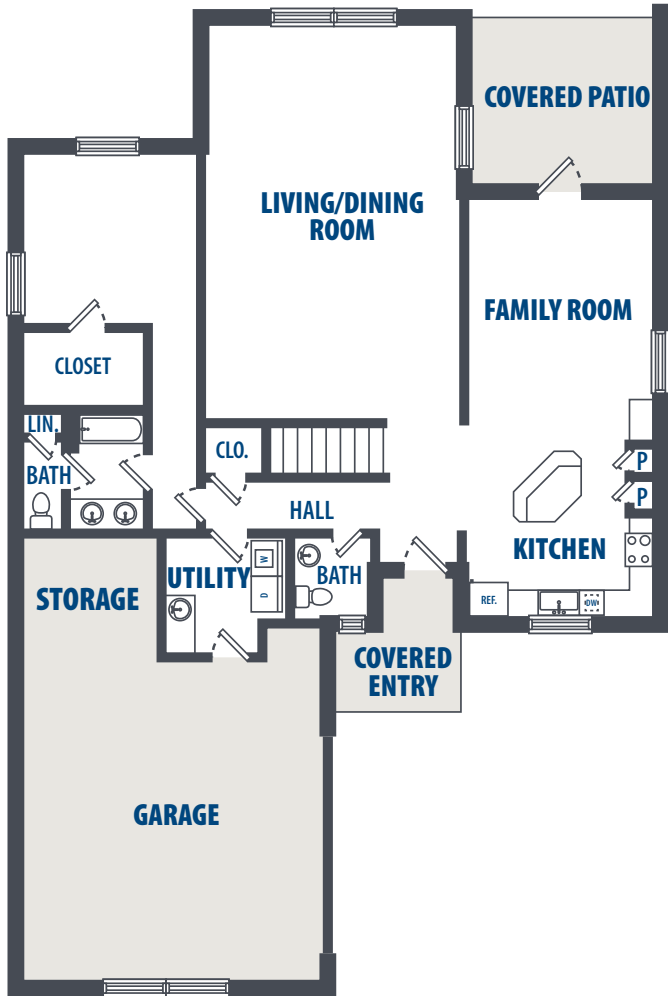

RIO CONCHO - PLAN B FGO

3 Bedroom | 2.5 Bath | 2462 Sq. Ft.*

2025 Longhorn Drive | San Angelo, TX 76905 | Phone: 325-326-0300

**All square footage is approximate.*