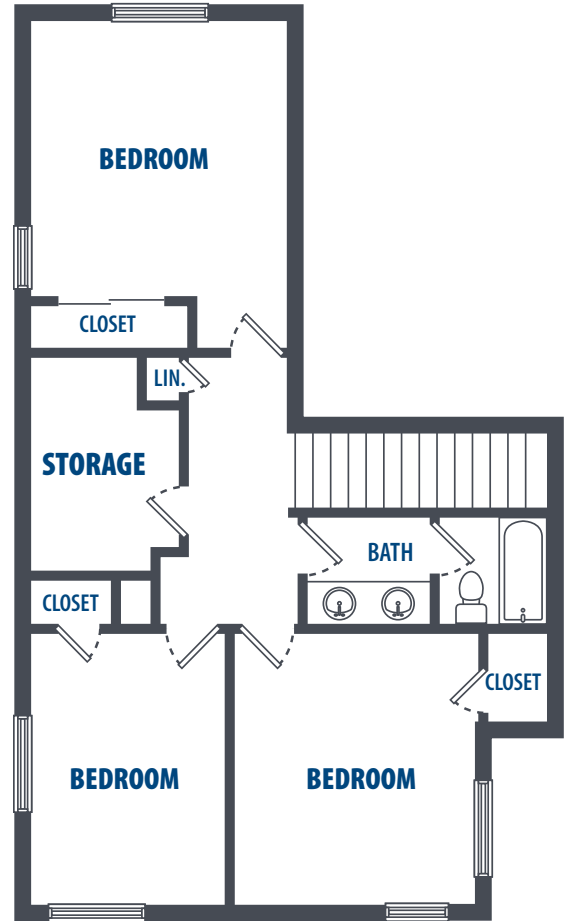

RIO CONCHO - PLAN B FGO

3 Bedroom | 2.5 Bath | 2462 Sq. Ft.*

2025 Longhorn Drive | San Angelo, TX 76905 | Phone: 325-326-0300

**All square footage is approximate.*