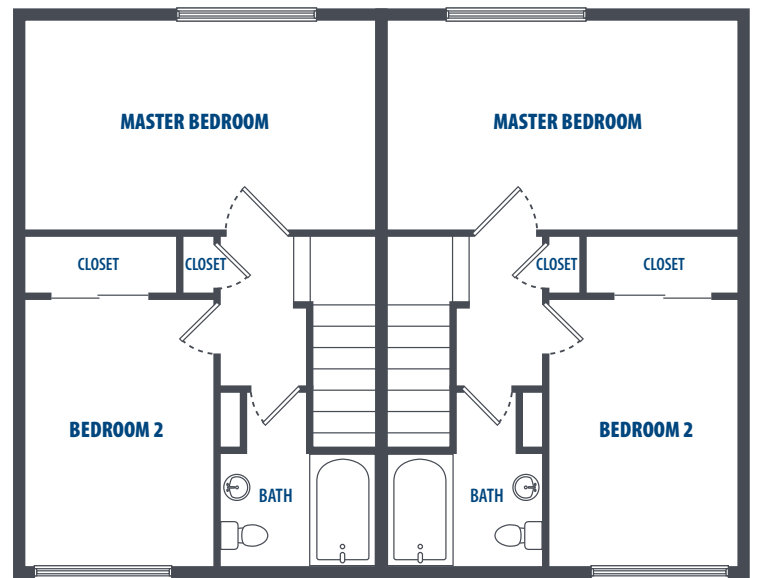

COCHO PEARL

2 Bedroom | 1.5 Bath | 960 Sq. Ft.*

2025 Longhorn Drive | San Angelo, TX 76905 | Phone: 325-326-0300

**All square footage is approximate.*