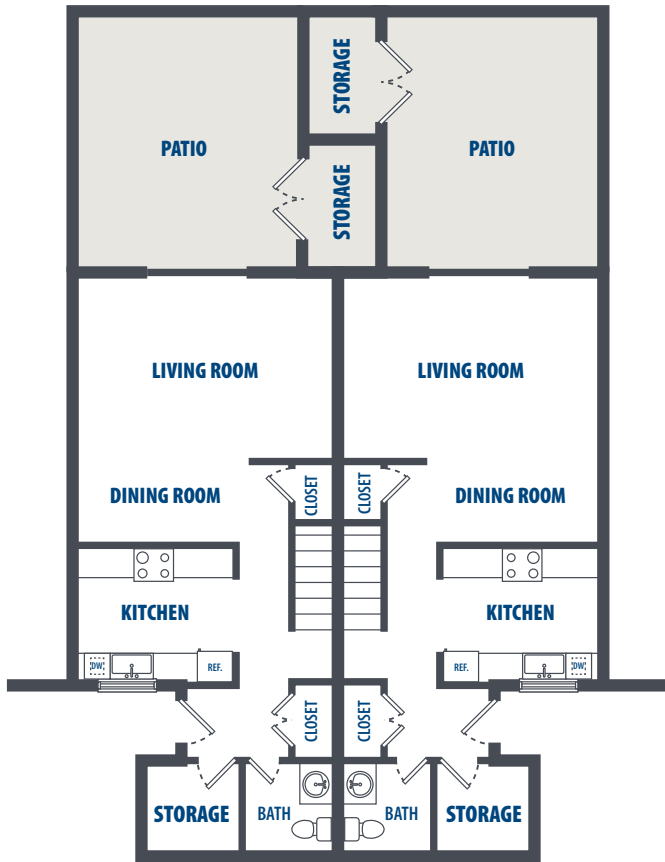

COCHO PEARL

2 Bedroom | 1.5 Bath | 960 Sq. Ft.*

2025 Longhorn Drive | San Angelo, TX 76905 | Phone: 325-326-0300

**All square footage is approximate.*