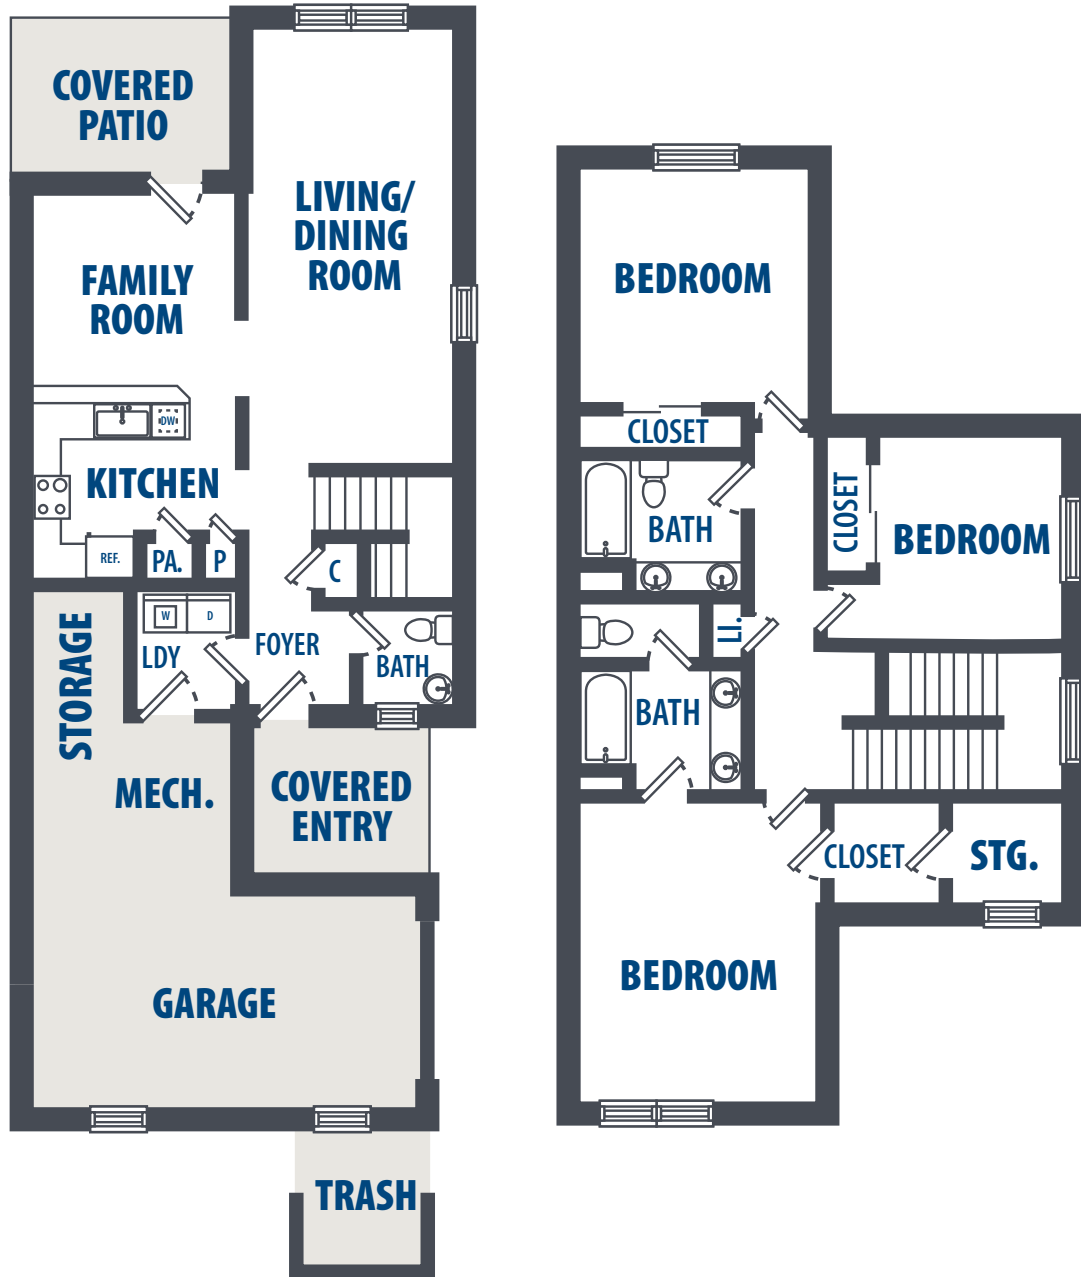

RIO CONCHO - PLAN T JNCO

3 Bedroom | 2.5 Bath | 1776 Sq. Ft.*

2025 Longhorn Drive | San Angelo, TX 76905 | Phone: 325-326-0300

**All square footage is approximate.*