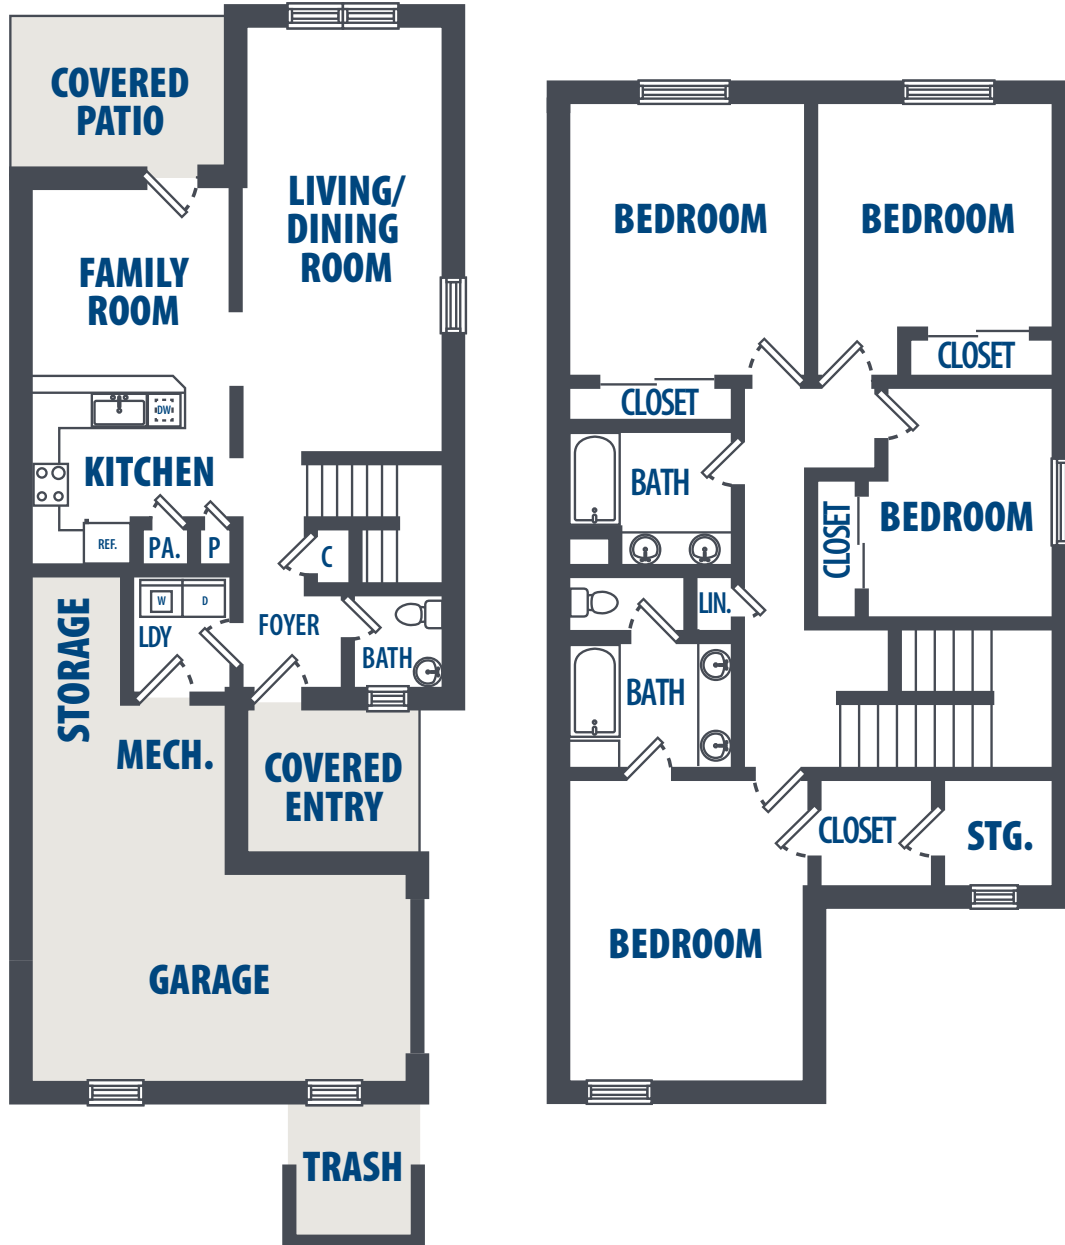

RIO CONCHO - PLAN P JNCO

4 Bedroom | 2.5 Bath | 2062 Sq. Ft.*

2025 Longhorn Drive | San Angelo, TX 76905 | Phone: 325-326-0300

**All square footage is approximate.*